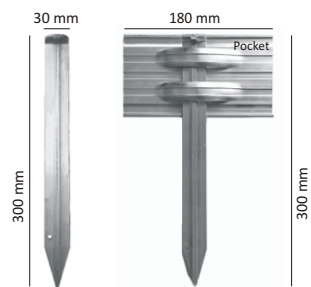

Telescopic-connection without screws

AD100

AD140

AD240

SD

AluDesign	AluDesign64	AluDesign100	AluDesign140	AluDesign240	SecureDeco
<b>Code</b>	AD64	AD100	AD140	AD240	SD
<b>Height</b>	64mm	101mm	140mm	242mm	20 mm
<b>Thickness in mm</b>	3,0mm	3,0mm	3,1mm	3,9mm	1,5 mm
<b>Weight in kg/m</b>	0,35kg/lfm	0,48kg/lfm	0,73kg/lfm	1,37kg/lfm	0,19kg/lfm
<b>Package</b>	For the retail and DIY markets, we supply inexpensive customized display packaging. POS solutions are also available for all products.				
<b>Length in cm</b>	Delivery of all lengths on customer request up to max. 6m. Standard lengths in cm: 115/200/250/300/400/500 / 600cm (+/- 10mm)				
<b>Colors</b>	Anodic colors (Eloxal) in 6 colors; all RAL colors; <b>NEW</b> : CortenRust * Look <b>NEW</b> : MagicLux * Nocturnal without electric power; Demand the color chart !				
<b>Material</b>	Aluminium alloy T6 6063				

**FixingSet = Pocket and anchor**  
FixingSet for easy movement to the desired fixing point

**Connector (Jointer)**  
for AD100 & AD140 & AD240  
For connections without offset / overlap

Secure Deco for design and fall protection - top edge 18mm wide

**AluDesign angle**  
90°+270°

**Art. Code**  
A-AD PA-AD100  
PA-AD140

W90-AR100 W270-AR100  
W90-AR140 W270-AR140

AluDesign can be attached to each other (Patent)

Gravuren

Inox stainless Steel\*Look

CortenRost\*Look