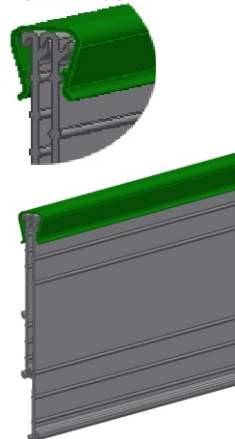

Telescopic-connection without screws

AD100

AD140

AD240

SD

AluDesign	AluDesign64	AluDesign100	AluDesign140	AluDesign240	SecureDeco
<b>Code</b>	AD64	AD100	AD140	AD240	SD
<b>Height</b>	64mm	101mm	140mm	242mm	20 mm
<b>Thickness in mm</b>	3,0mm	3,0mm	3,1mm	3,9mm	1,5 mm
<b>Weight in kg/m</b>	0,35kg/lfm	0,48kg/lfm	0,73kg/lfm	1,37kg/lfm	0,19kg/lfm
<b>Package</b>	For the retail and DIY markets, we supply inexpensive customized display packaging. POS solutions are also available for all products.				
<b>Length in cm</b>	Delivery of all lengths on customer request up to max. 6m. Standard lengths in cm: 115/200/250/300/400/500 / 600cm (+/- 10mm)				
<b>Colors</b>	Anodic colors (Eloxal) in 6 colors; all RAL colors; <b>NEW</b> : CortenRust * Look <b>NEW</b> : MagicLux * Nocturnal without electric power; Demand the color chart !				
<b>Material</b>	Aluminium alloy T6 6063				

**FixingSet = Pocket and anchor**  
FixingSet for easy movement to the desired fixing point

**Connector (Jointer)**  
for AD100 & AD140 & AD240  
For connections without offset / overlap

Secure Deco for design and fall protection - top edge 18mm wide

**AluDesign angle**  
90°+270°

**Art. Code**  
A-AD PA-AD100  
PA-AD140

W90-AR100 W270-AR100  
W90-AR140 W270-AR140

AluDesign can be attached to each other (Patent)

Gravuren

Inox stainless Steel\*Look

CortenRost\*Look