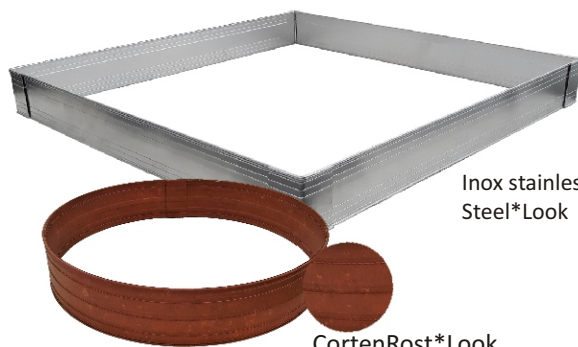

Telescopic-connection without screws

AD100

AD140

AD240

SD

AluDesign	AluDesign64	AluDesign100	AluDesign140	AluDesign240	SecureDeco
<b>Code</b>	AD64	AD100	AD140	AD240	SD
<b>Height</b>	64mm	101mm	140mm	242mm	20 mm
<b>Thickness in mm</b>	3,0mm	3,0mm	3,1mm	3,9mm	1,5 mm
<b>Weight in kg/m</b>	0,35kg/lfm	0,48kg/lfm	0,73kg/lfm	1,37kg/lfm	0,19kg/lfm
<b>Package</b>	For the retail and DIY markets, we supply inexpensive customized display packaging. POS solutions are also available for all products.				
<b>Length in cm</b>	Delivery of all lengths on customer request up to max. 6m. Standard lengths in cm: 115/200/250/300/400/500 / 600cm (+/- 10mm)				
<b>Colors</b>	Anodic colors (Eloxal) in 6 colors; all RAL colors; <b>NEW</b> : CortenRust * Look <b>NEW</b> : MagicLux * Nocturnal without electric power; Demand the color chart !				
<b>Material</b>	Aluminium alloy T6 6063				

**FixingSet = Pocket and anchor**  
FixingSet for easy movement to the desired fixing point

**Connector (Jointer)**  
for AD100 & AD140 & AD240  
For connections without offset / overlap

Secure Deco for design and fall protection - top edge 18mm wide

**AluDesign angle**  
90°+270°

**Art. Code**  
A-AD PA-AD100  
PA-AD140

W90-AR100 W270-AR100  
W90-AR140 W270-AR140

AluDesign can be attached to each other (Patent)

Gravuren

Inox stainless Steel\*Look

CortenRost\*Look